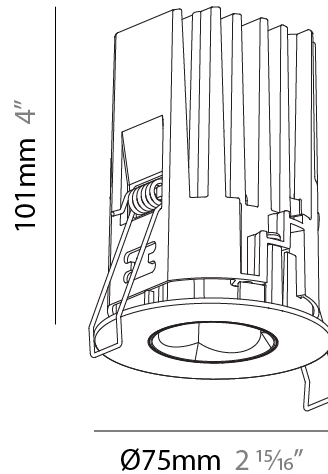

PHYSICAL

Shape: Round
Diameter (mm): 75
Diameter (in): 2 15/16
Height (mm): 101
Height (in): 4
Ceiling Thickness (mm): 10 / 12.5 / 15 / 25
Ceiling Thickness (in): 3/8 or 1/2 or 9/16 or 1
Min. Recessing Depth (mm): 105
Min. Recessing Depth (in): 4 1/8
Light Distribution: Downlight
Diffuser: Lens Pack - Spread Lens / Linear Spread Lens / Honeycomb Louver
Fixture Finish: SSR / BKV / CWI / CRY / HAB / UFT / ITA / RUA / FTG / MYG / LOD / PUS / FRO / FUP / KIA / POP / BLS / SPG / MEY / GOH / GUM / CHC / COM / ABZ / JAG / OBR / MOS / ROR
Fixture Material: Aluminum Die Cast
Cut-out Measurements: D. - 68mm / 2 11/16"

ELECTRICAL

Lamp Type: LED (Zhaga Standard)
Input Wattage (W): 24
Total Output Wattage (W): 21.8
Dimming: Tri-Mode (Non-Dimming and Phase Dimming (120Vac only) and 0-10V Dimming)
Driver Included: No
Driver Location: Recessed Housing
Driver Type: Constant Current - Universal
Driver Class: Class 2
Housing: ENCP1
Input Voltage (V): 120 - 277
Constant Current (MA): 500mA

LED

Number of LEDs: 1
Color Temperature (°K): 2700 / 3000 / 3500 / 4000
Max. Delivered Lumen (lm): 2055 / 2128 / 2228 / 2248
Nominal Lumen (lm): 2341 / 2424 / 2537 / 2561
CRI: >90 CRI
Lamp Life (hrs): 50000

OPTICAL

Reflector: 50

RATINGS AND CERTIFICATIONS

Certified By: Certified for North American Standards
IP rating: IP20