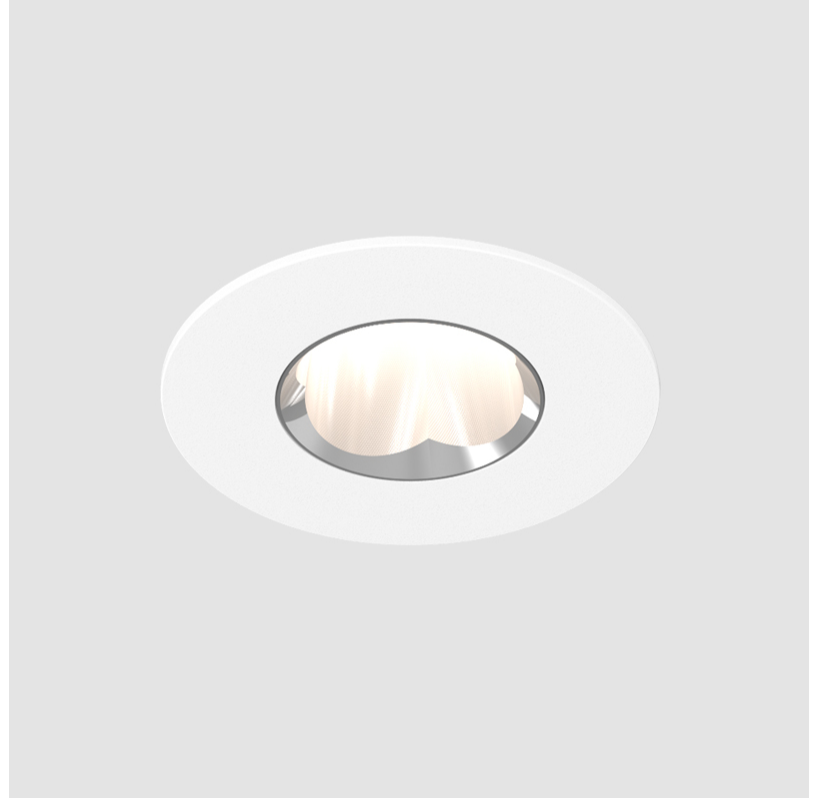

PHYSICAL

Shape: Round
Diameter (mm): 75
Diameter (in): 2 15/16
Height (mm): 101
Height (in): 4
Ceiling Thickness (mm): 10 / 12.5 / 15 / 25
Ceiling Thickness (in): 3/8 or 1/2 or 9/16 or 1
Min. Recessing Depth (mm): 105
Min. Recessing Depth (in): 4 1/8
Light Distribution: Downlight
Diffuser: Lens Pack - Spread Lens / Linear Spread Lens / Honeycomb Louver
Fixture Finish: SSR / BKV / CWI / CRY / HAB / UFT / ITA / RUA / FTG / MYG / LOD / PUS / FRO / FUP / KIA / POP / BLS / SPG / MEY / GOH / GUM / CHC / COM / ABZ / JAG / OBR / MOS / ROR
Fixture Material: Aluminum Die Cast
Cut-out Measurements: D. - 68mm / 2 11/16"

ELECTRICAL

Lamp Type: LED (Zhaga Standard)
Input Wattage (W): 24
Total Output Wattage (W): 21.8
Dimming: Tri-Mode (Non-Dimming and Phase Dimming (120Vac only) and 0-10V Dimming)
Driver Included: No
Driver Location: Recessed Housing
Driver Type: Constant Current - Universal
Driver Class: Class 2
Housing: ENCP1
Input Voltage (V): 120 - 277
Constant Current (MA): 500mA

LED

Number of LEDs: 1
Color Temperature (°K): 2700 / 3000 / 3500 / 4000
Max. Delivered Lumen (lm): 2055 / 2128 / 2228 / 2248
Nominal Lumen (lm): 2341 / 2424 / 2537 / 2561
CRI: >90 CRI
Lamp Life (hrs): 50000

OPTICAL

Reflector: 50

RATINGS AND CERTIFICATIONS

Certified By: Certified for North American Standards
IP rating: IP20